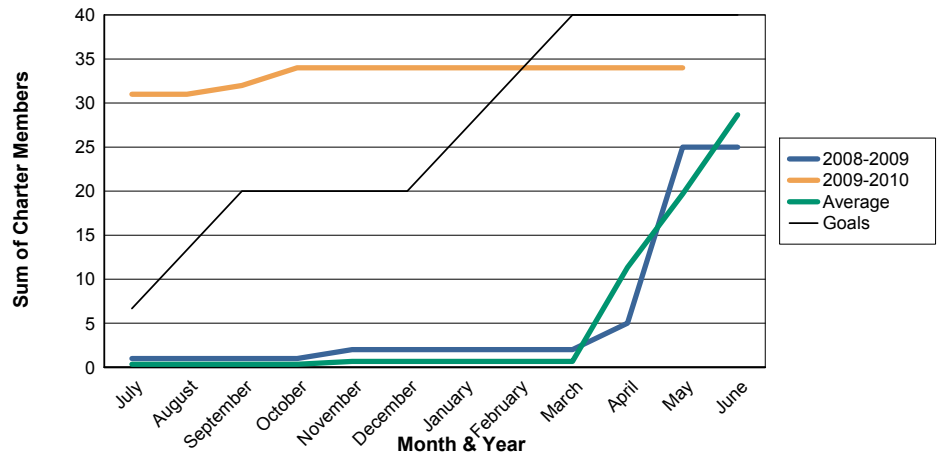

3 Year Comparisons for GMT Constitutional Area 1

By GMT District

As of May 2010

Sum of New Clubs/ Month & Year

For District 50

Sum of Dropped Clubs/ Month & Year

For District 50

Sum of Net Clubs/ Month & Year

For District 50

Sum of Charter Members/ Month & Year

For District 50

3 Year Comparisons for GMT Constitutional Area 1

By GMT District

As of May 2010

Sum of New Members/ Month & Year

For District 50