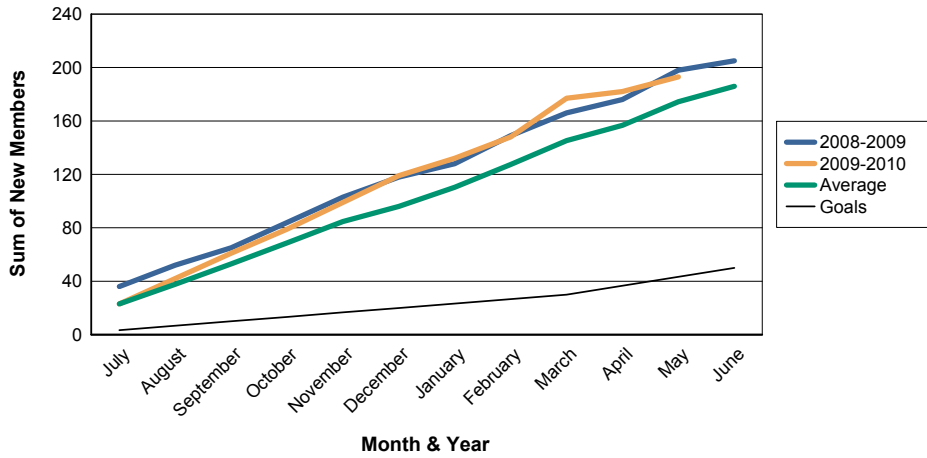

3 Year Comparisons for GMT Constitutional Area 1

By GMT District

As of May 2010

Sum of New Clubs/ Month & Year

For District 50

Sum of Dropped Clubs/ Month & Year

For District 50

Sum of Net Clubs/ Month & Year

For District 50

Sum of Charter Members/ Month & Year

For District 50

3 Year Comparisons for GMT Constitutional Area 1

By GMT District

As of May 2010

Sum of New Members/ Month & Year

For District 50

Sum of Dropped Members/ Month & Year

For District 50

Sum of Net Members/ Month & Year

For District 50