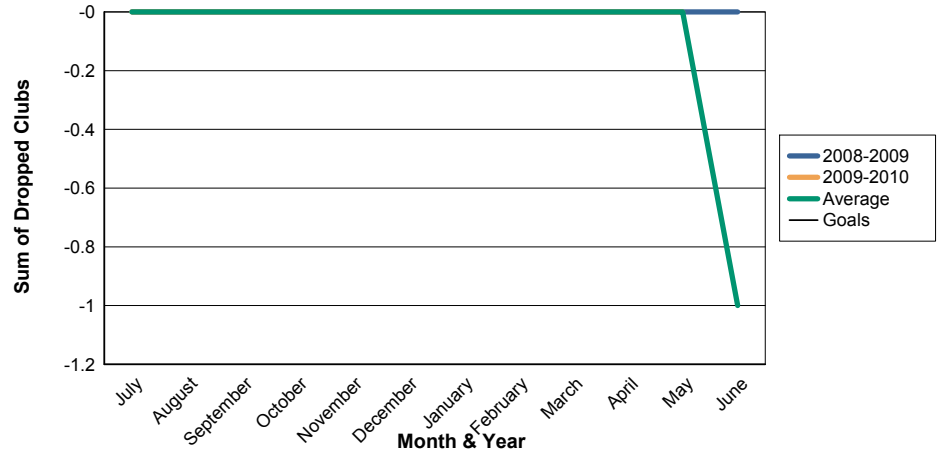

3 Year Comparisons for GMT Constitutional Area 1

By GMT District

As of May 2010

Sum of New Clubs/ Month & Year

For District 50

Sum of Dropped Clubs/ Month & Year

For District 50

Sum of Net Clubs/ Month & Year