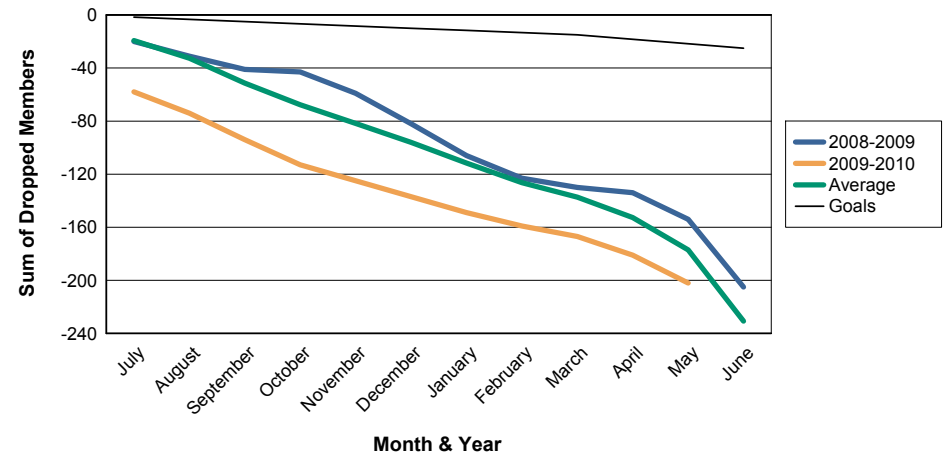

3 Year Comparisons for GMT Constitutional Area 1

By GMT District

As of May 2010

Sum of New Clubs/ Month & Year

For District 50

Sum of Dropped Clubs/ Month & Year

For District 50

Sum of Net Clubs/ Month & Year

For District 50

Sum of Charter Members/ Month & Year

For District 50

3 Year Comparisons for GMT Constitutional Area 1

By GMT District

As of May 2010

Sum of New Members/ Month & Year

For District 50

Sum of Dropped Members/ Month & Year

For District 50

Sum of Net Members/ Month & Year

For District 50