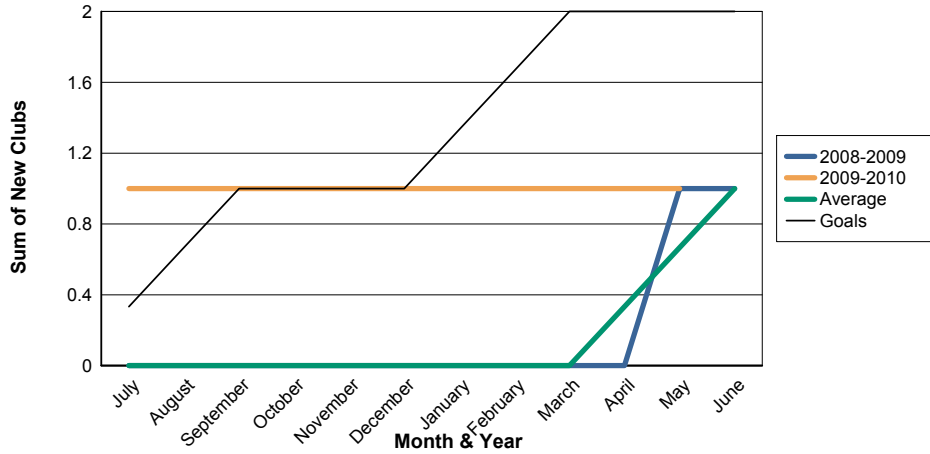

3 Year Comparisons for GMT Constitutional Area 1

By GMT District

As of May 2010

Sum of New Clubs/ Month & Year

For District 50

Sum of Dropped Clubs/ Month & Year

For District 50

Sum of Net Clubs/ Month & Year