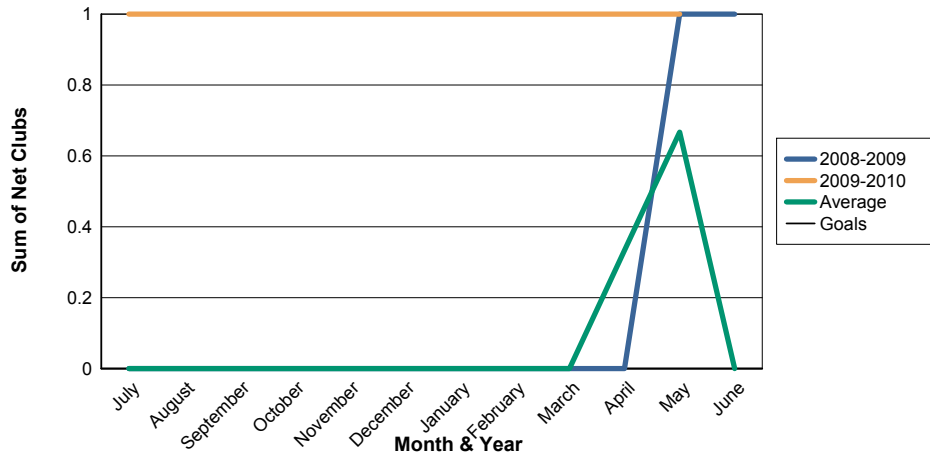

Sum of Net Clubs/ Month & Year

For District 50